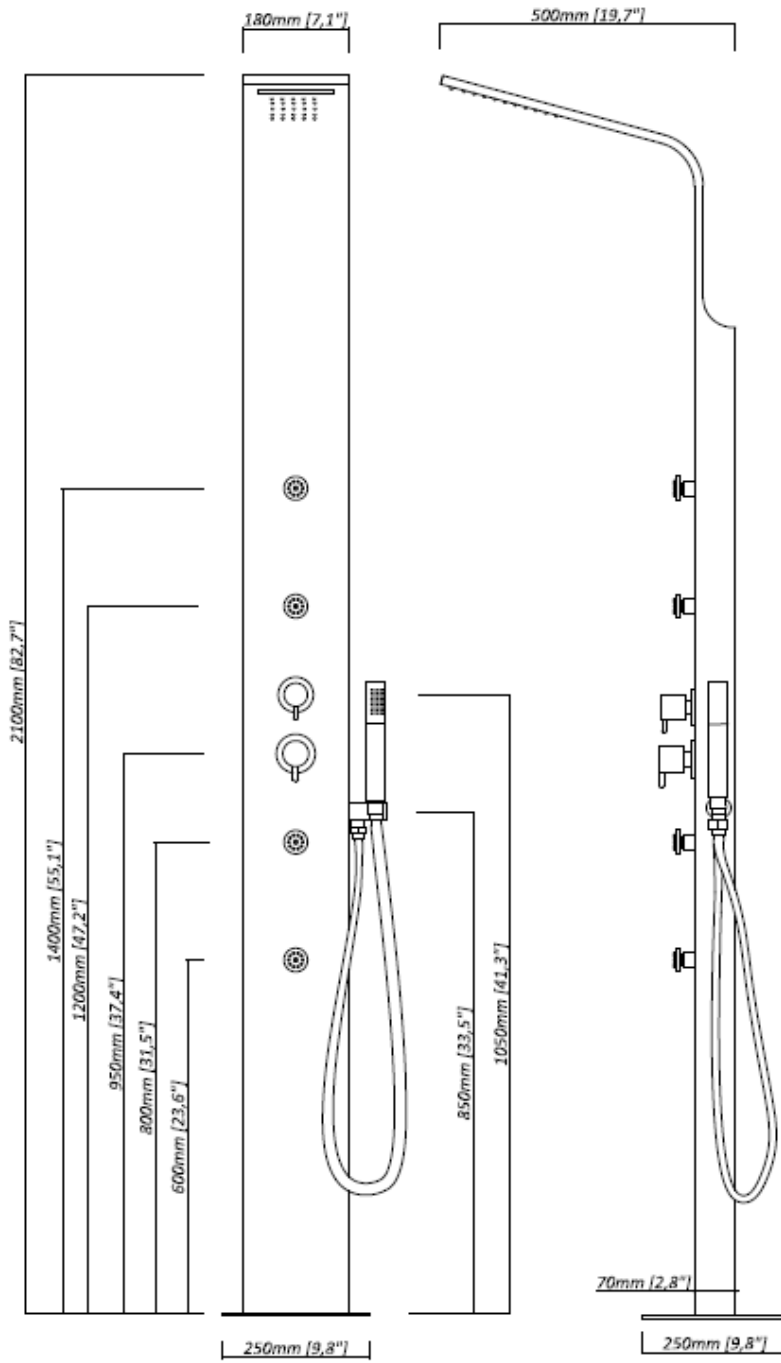

- **Non-Corrosive Black (Not Painted) Marine Grade Brushed 316 Stainless Steel**
- Complete Fully Plumbed System for Hot & Cold Water
- Comes with a Hot & Cold Mixer Valve
- Protection of vital parts with top and back covers
- Built-In Backflow Protectors
- Easy Glide functionality for directional water flow diverter
- In-built Anti-Clogging Rainfall & Waterfall Showerhead
- Freestanding and wall-mounting options (part of the kit)
- 4 x Adjustable Body Jets
- 59" Stainless Steel Hose with the Handheld Shower
- Pre-Assembled and Pre-Water Tested
- Standard 1/2" Inlet Connectors
- Internal Components: High-End Brass
- Max Water Flow Pressure: 120 psi / Restricted to 70 psi, 1.8 GPM as per the cUPC regulations
- Measurements: Height: 82.7", Width: 7.1", Depth: 3", Base Plate: 9.8" x 9.8"

BASE PLATE